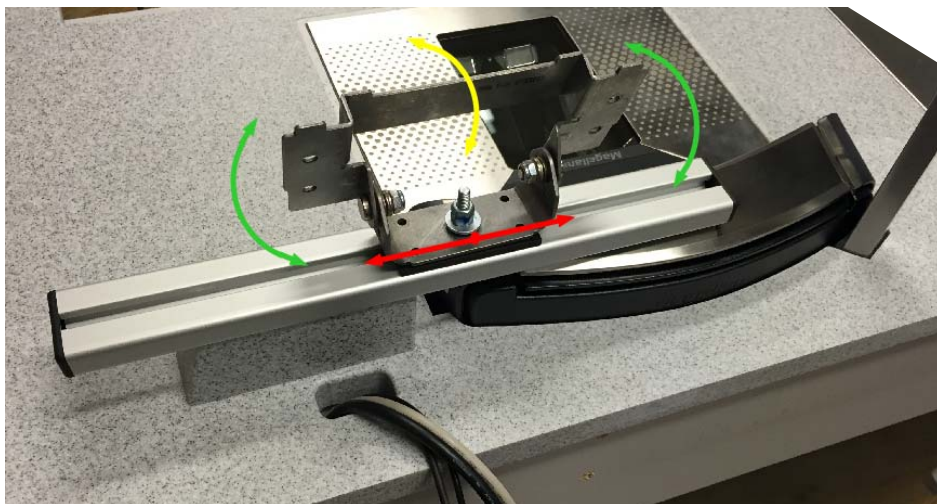

Usability

Installability

RASUI

Is a state of the art flexible and elegant touch support system which complies with latest ergonomic and technical standards. It suits all types of Touch